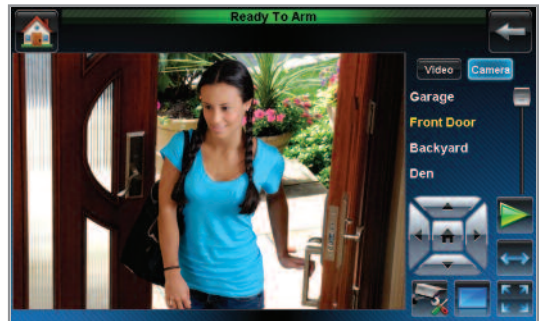

Camera Viewing Screen

SPECIFICATIONS

Physical

8.23" W x 5.59" H x 1.13" D

Wiring

(Standard four-wire connection)

Black	Ground
Red	+12VDC (Aux Power)
Green	"Data in" to control panel
Yellow	"Data out" from control panel

Current Draw

Backlight OFF, Sound OFF	- 12V, 180mA
Backlight ON, Sound OFF	- 12V, 260mA
Backlight ON, Sound ON	- 12V, 305mA

ORDERING

TUXW

Home controller with integrated security keypad in white plastic

TUXS

Home controller with integrated security keypad in silver plastic

For more information:

www.honeywell.com/security/hsc

Automation and Control Solutions

Honeywell Security Products Americas
2 Corporate Center Dr. Suite 100
P.O. Box 9040
Melville, NY 11747
1.800.467.5875
www.honeywell.com

L/TUXEDODLRD/D
January 2012
© 2012 Honeywell International Inc.

Honeywell