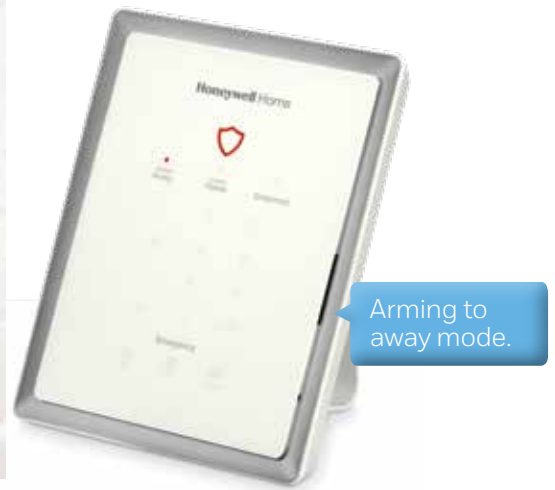

Honeywell Home Security and Home Control

Lyric Life in Tune.

Your Gateway to a Smarter Home

Lyric Gateway

Security. Comfort. Life. Perfectly connected.

Ideal for today's mobile, on-the-go lifestyles, Lyric is designed for how you really live—with a wireless, connected platform that makes your home safer, smarter and more comfortable. With Lyric Gateway, you can enjoy easy, affordable, automatic control of security, garage doors, locks, lights, thermostats and more—without having to remember to do them. Or, just control things from your everyday mobile devices or a sleek, easy-to-use interface whenever you want.

Lyric Gateway works via cellular, Wi-Fi® or Ethernet, with a flexible design that lets you place it virtually wherever you want in your home and take it with you if you move.

Mobile Control

Turn your smartphone into a smart home. View live video, control security and home automation and more, whether you're at home or on the go*.

*Remote Services required.

Simple Protection

The wireless keypad lets you control security, summon emergency response and get system updates virtually anywhere in your home. Sleek and stylish, it looks great on walls, tabletops or nightstands.