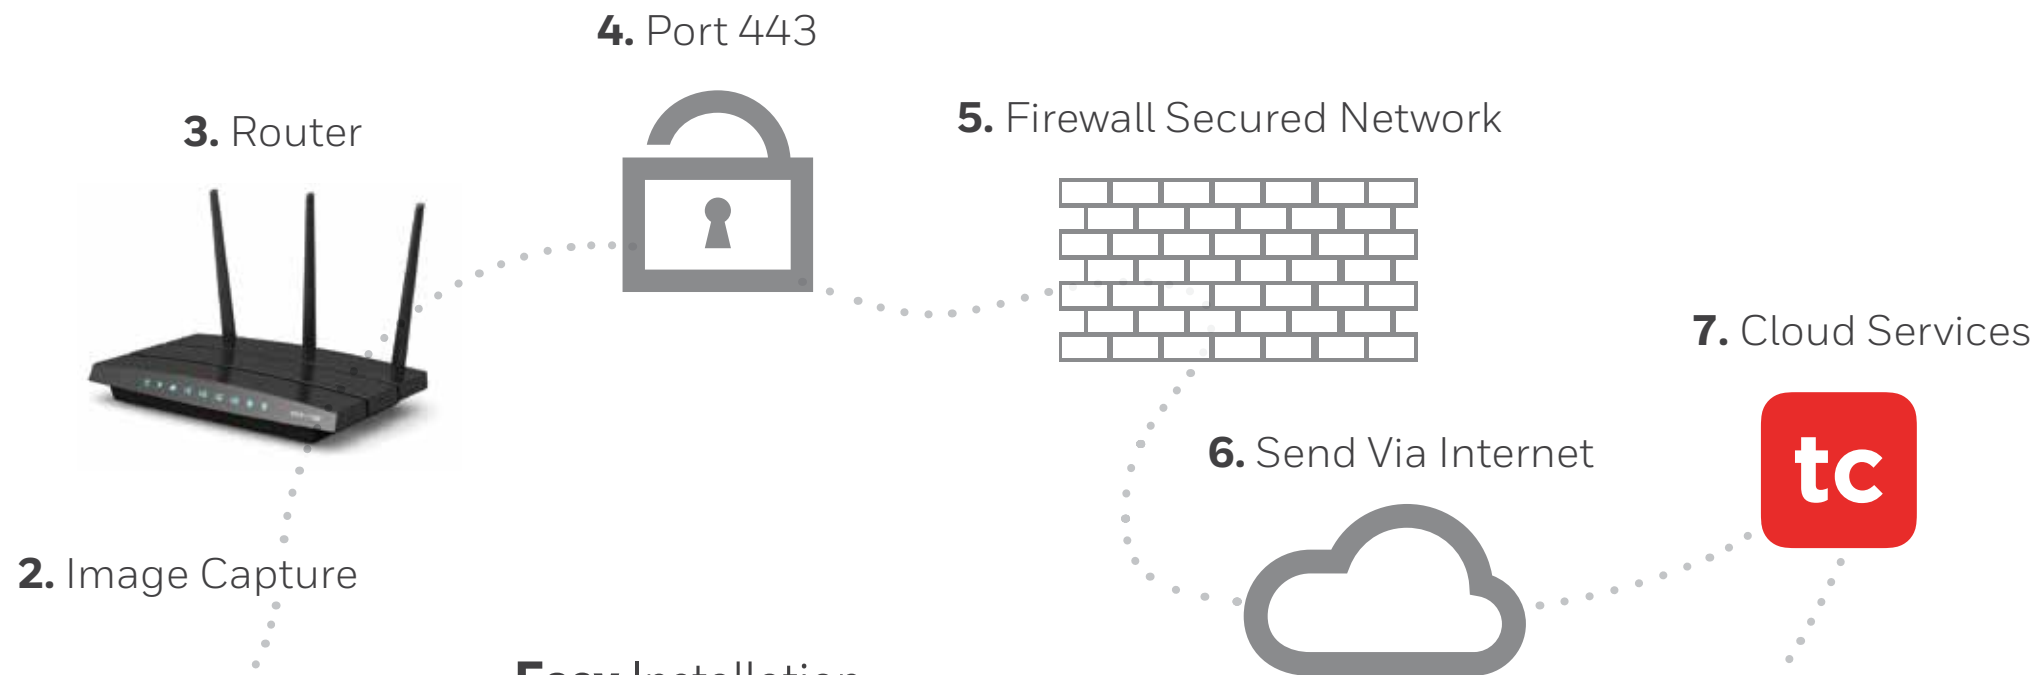

1. Recordable Event

Easy Installation.
Fast and Secure.

8. View Image

Bandwidth Usage

HD Live Streaming	IPCAM-WIC1	IPCAM-WIC2	IPCAM-WOC1
1 Camera	720p 1.024 Mbps	1080p 2.048 Mbps	1080p 2.048 Mbps
4 Cameras	720p 4.096 Mbps	1080p 8.192 Mbps	1080p 8.192 Mbps
8 Cameras	720p 8.192 Mbps	1080p 16.384 Mbps	1080p 16.384 Mbps

More Revenue Opportunities

- See, hear, speak and receive sound notifications via sound detection with indoor cameras
- Monitor gates, doors, patios, pools and more*
- Motion detection and video/snapshot capability featured on all cameras
- View 30-second video clips
- 7 or 30-day video storage
- Up to 8 HD cameras per location

*IPCAM-WOC1 only

Faster, Easier Installation

- Once powered and connected, the HD camera establishes a secure and authenticated connection
- Port 443 is typically available for outbound secure internet access
- No prior installation knowledge about encryption keys, network protocol, firewalls or other computer networking is required
- Easy and quick install with QR code